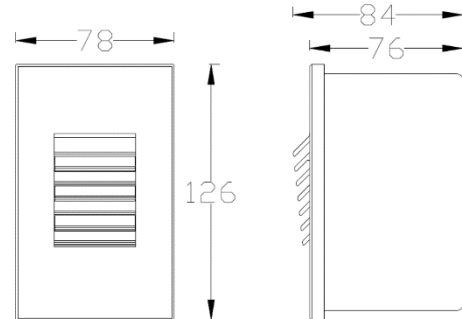

Line Drawing

Product Description

Designed to highlight the beauty of the building, the LEDme® series of lamps is designed to blend seamlessly into the structure of the wall. Efficient energy saving and optimized light output increase the safety and style of the stairs, keeping glare to a minimum on the walls and walkways. IP65 can also be used for indoor and outdoor lighting solutions in wet places. Provides 220V AC direct connection.

Product Features

- **Body Material:** Aluminum die cast lamp body
- **Optical System:** Louver type light output
- **Finish:** electrostatic powder spraying
- **Adjustable Angle:** /
- **Accessories:** /
- **Certification:** CCC
- **IP Rating:** IP65
- **Insulation Level:** Class I
- **Operating Temperature:** -20°C~50°C

Product Specifications

- **Cut-out:** 74x118mm
- **LED Type:** SMD
- **LED power:** 3.22W
- **Source Lm:** 3000K 190lm
- **LED Lifetime:** >40000h-L70 / B10-Ta25°C(LM-80 / TM-21)
- **CCT/CRI:** 2700K/3000K/4000K, Ra80
- **SDCM:** 3 SDCM
- **Input:** 220V AC/50Hz
- **Dimming:** ON-OFF
- **Net Weight:** Approx. 0.7Kg without packing

Order Model

Model	Power (W)	Max Lumens (Lm)	Control Systems	Beam	CCT	Finish
AWL220	LD04 3.2	45	E ON-OFF 220V AC Power Supply	L Louver	27 2700K 30 3000K 40 4000K	WT White BK Black BZ Bronze

Example: AWL220-LD04EL30WT

WAC Lighting
www.waclighting.com (US)
www.waclighting.net (International)

Headquarters
44 Harbor Park Drive • Port Washington, NY
Phone (516) 515.5000 • Fax (516) 515.5050

WAC GROUP
TECHNOLOGY ILLUMINATED

WAC Lighting reserves the right to periodically design and update products. 2025-08-12